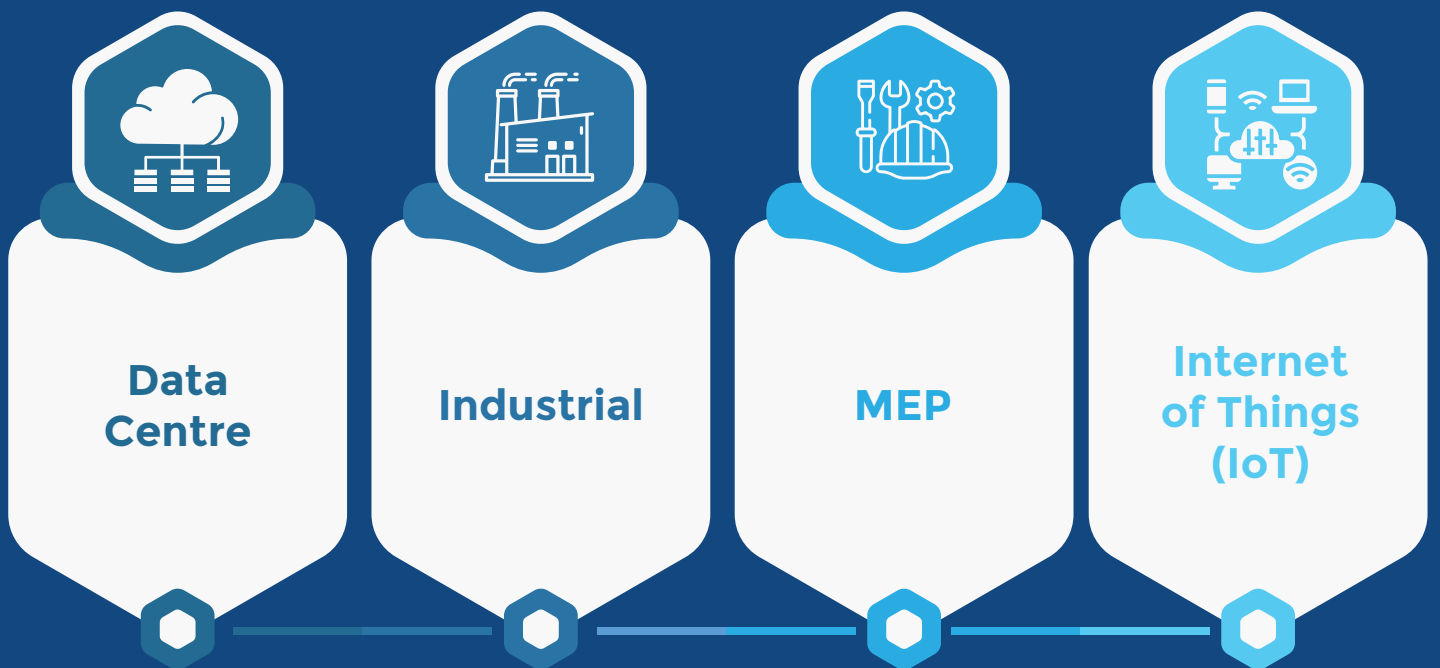

OUR SERVICES

EXPLORE OUR ARRAY OF SPECIALIZED SERVICES

DATA CENTRE, INDUSTRIAL, MEP, and IoT